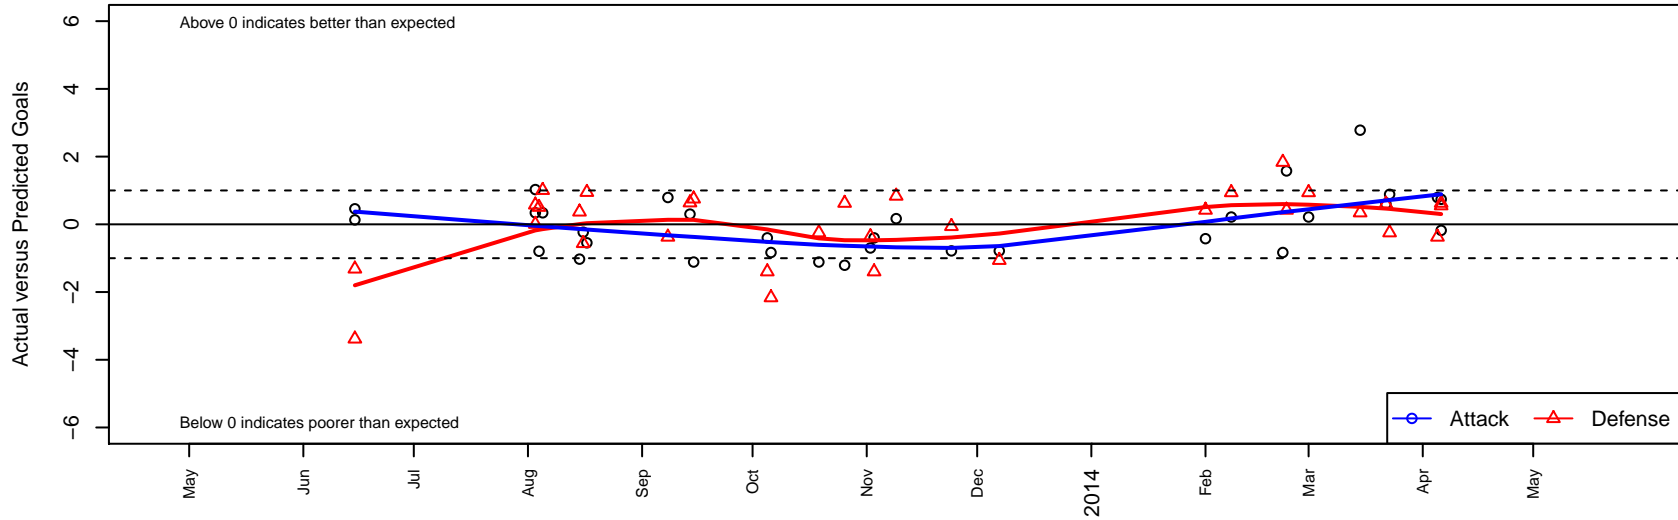

MVP Marauders Navy G01

Dots are actual minus expected GF (blue circles) and GA (red triangles).
Blue line is smoothed change in attack strength. Red is smoothed change in defense strength.